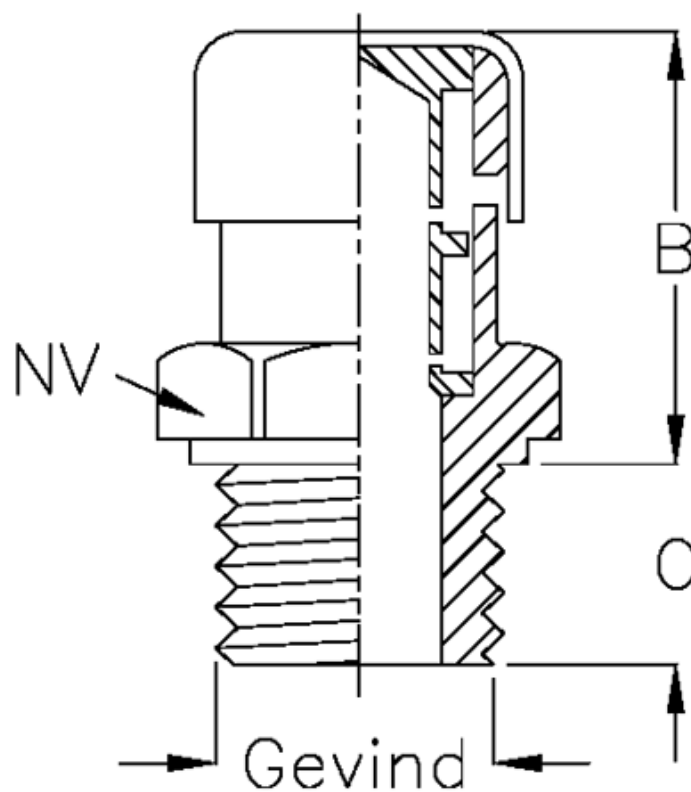

Data Sheet

Article number: 21301275

Description: Breather plug w/labyrinth
Type 30A M18x1,5

Measures

B = 19

C = 9

NV = 22

Thread = M18x1,5